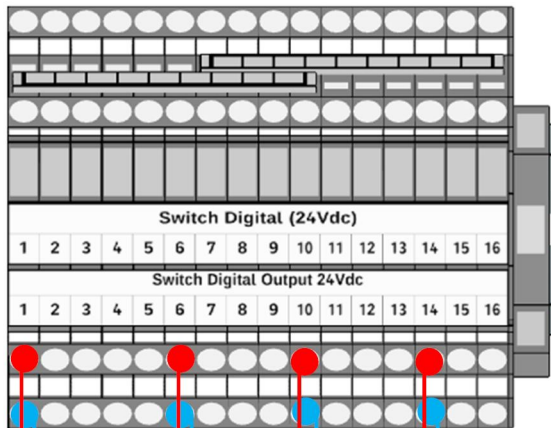

Digital Switches

Connector Block Panel

PIR

Co2 Sensor

Keypad

Single Gang Switch

Double Gang Switch

Momentary Switch