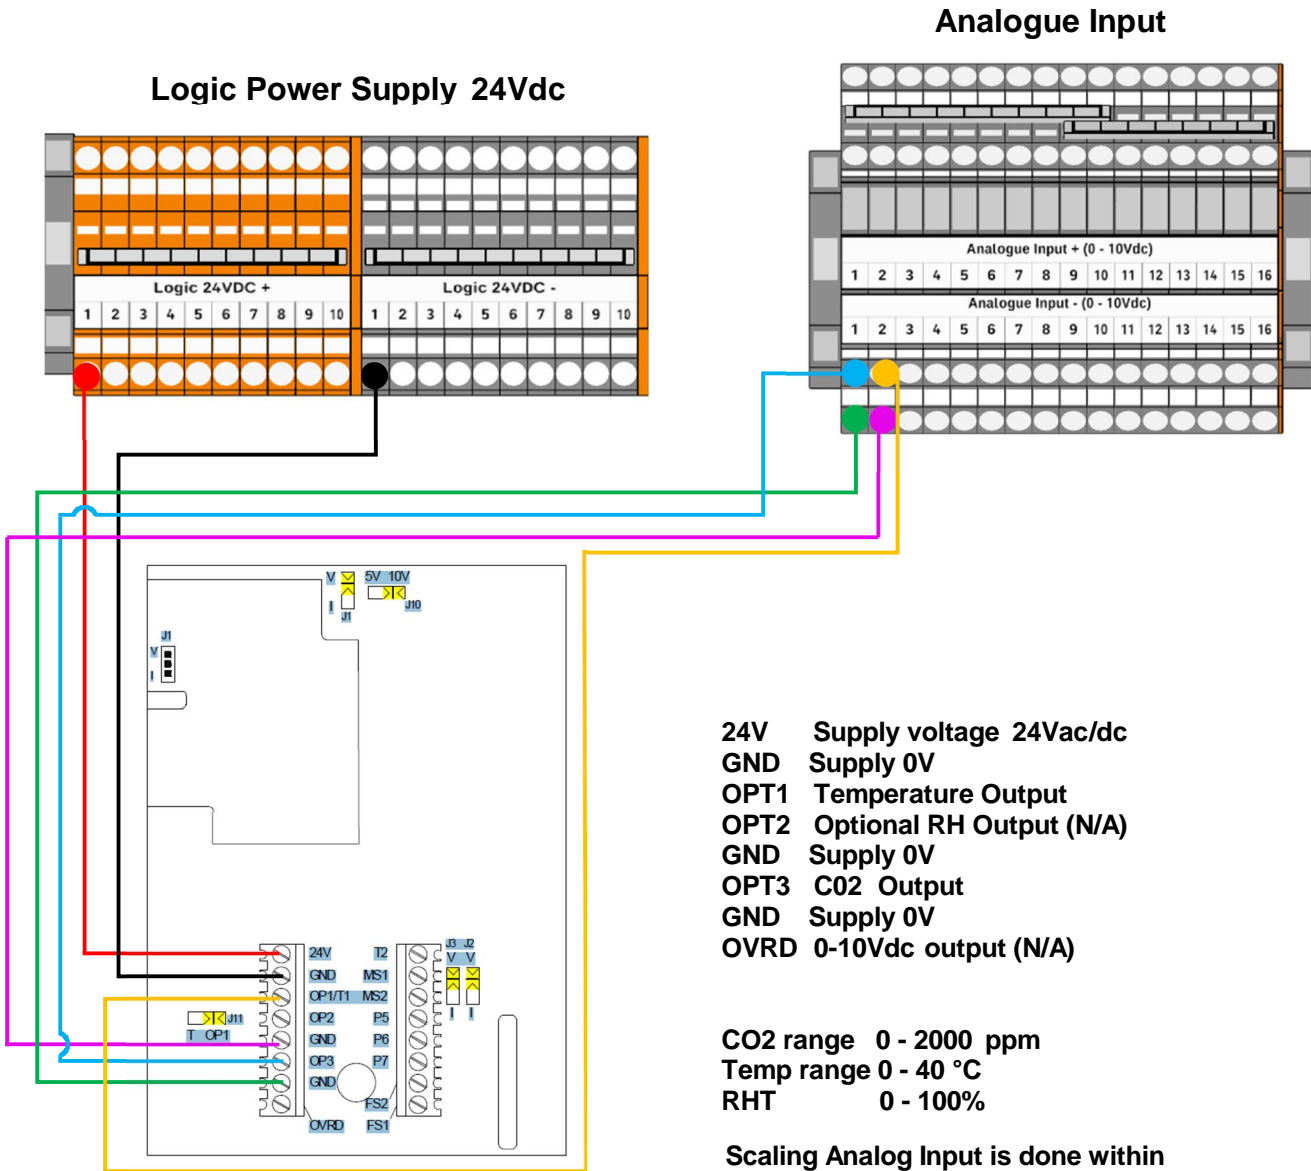

Sontay GS-CO2-1001 Sensor

Sontay CO2 & Temperature Sensor

It is **ESSENTIAL** for all sensors to use the logic Power Supply

Don't forget EnOcean if you want Wireless

Title		Sontay GS-CO2-1001 Wiring Diagram	
Author		SJ Shoubridge	
Date	01/07/2018	Sheet	1
Revision			